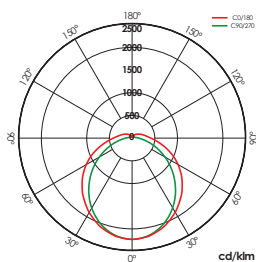

## Measures

## Photometry

1X

655 x 82 x 87mm  
1.265 x 82 x 87mm  
1.565 x 82 x 87mm

2X

1.565 x 121 x 87mm