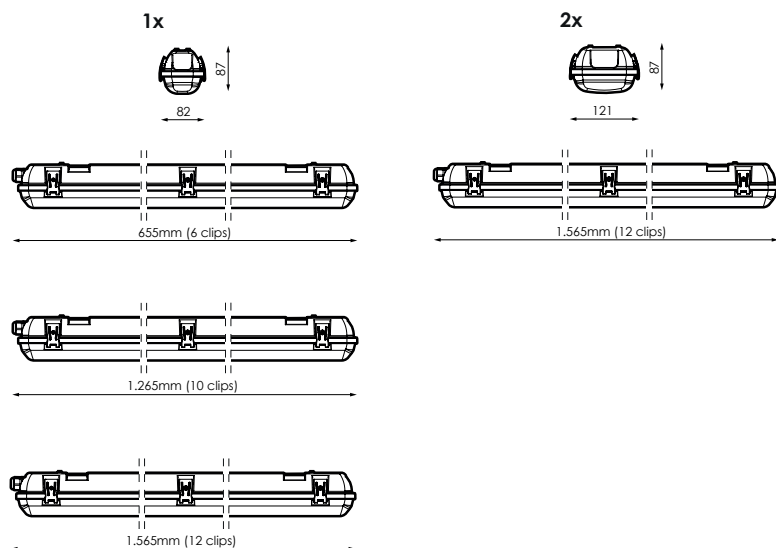

## Specifications

	Voltage (V)	220-240V ac	
Hz	Frecuency (Hz)	50-60Hz	
	Current (mA)	Until 800mA	
$\Phi$	Power factor	Until 0,98	
	Electrical isolation	CI	
	Sealing rating	IP66	
	Impact resistance	IK10	
	Operating temperature	Until +45°C	
$\Phi$	Flujo luminoso (lm)	Until 16.977lm	
K	Colour temperature	4.000/5.000K	
	Colour rendering index	>80	
	Lifetime/	L70 B10>140.000h L90 B10>40.000h	
	Colour	Light grey	
	Diffuser	PC-O: Opal Polycarbonate	
	Body	PC: Polycarbonate	
	Mounting position	Surface	
	Model	 Measures	 Weight
	1X-600mm	655 x 82 x 87mm	1,2Kg
	1X-1200mm	1.265 x 82 x 87mm	1,8Kg
	1X-1500mm	1.565 x 82 x 87mm	2,2Kg
	2X-1500mm	1.565 x 121x 87mm	2,7Kg

## Photometry

1X

655 x 82 x 87mm  
1.265 x 82 x 87mm  
1.565 x 82 x 87mm

2X

1.565 x 121 x 87mm