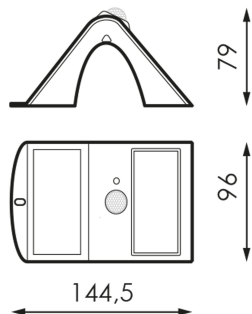

Specifications

	Voltage (V)	3,7V
	Dimming	
	IP Tightness index	65
	Body color	White
	Body	ABS
K	Colour temperature	4000k
	CRI Colour rendering index	≥80
	Opening angle	90°
	Measures	144,5x96x79
	Mounting position	Surface
	Operating temperature	-5 +35
	Flux (lm)	200lm
	Electrical isolation	III
	Lifetime	15.000h

References

	W	ϕ_{LUM}	K					
472074	1,5W	200lm	3000k	Negro	≥ 80	15.000h	90°	144,5x96x79
472081	1,5W	200lm	4000k	Negro	≥ 80	15.000h	90°	144,5x96x79
472098	1,5W	200lm	3000k	Blanco	≥ 80	15.000h	90°	144,5x96x79
472104	1,5W	200lm	4000k	Blanco	≥ 80	15.000h	90°	144,5x96x79
472111	1,5W	200lm	3000k	Gris	≥ 80	15.000h	90°	144,5x96x79
472128	1,5W	200lm	4000k	Gris	≥ 80	15.000h	90°	144,5x96x79

Dimensions

Photometry