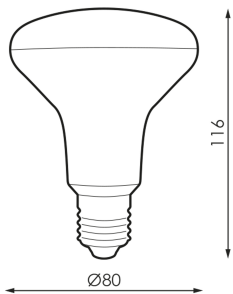

Specifications

	Voltage (V)	230V ac
Hz	Frecuency (Hz)	50-60
Φ	Power factor (Cos fi)	>0,5
	Dimming	No/Non/Não
	IP Tightness index	20
K	Colour temperature	5.000K
	CRI Colour rendering index	>80
	Opening angle	120°
	Measures	80x116
	Operating temperature	-5°C~+35 °C
Φ_{LUM}	Flux (lm)	763lm
	Lifetime	(L70B50>) 30.000h

References

	W	ϕ	ϕ_{LUM}	K	\leftrightarrow
238106	9W	>0,5	763lm	5.000K	80x116
239950	9W	>0,5	724lm	3.000K	80x116

Dimensions

Photometry