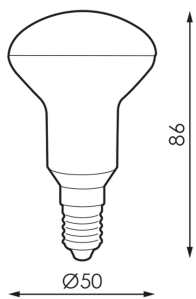

Specifications

	Voltage (V)	230V ac
Hz	Frecuency (Hz)	50-60
Φ	Power factor (Cos fi)	>0,5
	Dimming	No/Non/Não
	IP Tightness index	20
K	Colour temperature	5.000K
	CRI Colour rendering index	>80
	Opening angle	110°
	Measures	50x86
	Operating temperature	-5°C~+35 °C
Φ_{LUM}	Flux (lm)	504lm
	Lifetime	(L70B50>) 40.000h

References

	W	ϕ	ϕ_{LUM}	K	\leftrightarrow
977906	4,5W	>0,5	477lm	3.000K	50x86
977913	4,5W	>0,5	504lm	5.000K	50x86

Dimensions

Photometry