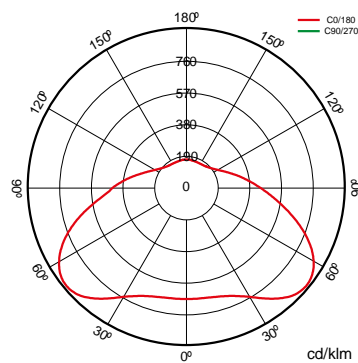

Specifications (Series luminaires)

	Electrical isolation	CIII
	Voltage (V)	V
Hz	Frecuency (Hz)	Hz
	Dimming	No
	IP Tightness index	IP65
	Body color	Canvas grey
	Diffuser Material	PC
	Body	ABS
K	Colour temperature	3.000K/4.000K
	CRI Colour rendering index	>80
	Measures	492,5x231,9x58mm
	Flux (lm)	1.916lm
	Lifetime	(L70B50>) 35.000h

References

	W	ϕ_{LUM}	K				
590624	15W	1.801lm	3.000K	Canvas gray	>80	(L70B50>) 35.000h	492,5x231,9x58m
590631	15W	1.916lm	4.000K	Canvas gray	>80	(L70B50>) 35.000h	492,5x231,9x58m

Dimensions

Photometry

Accessories