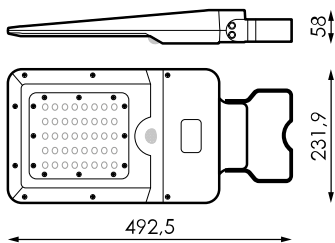

Specifications (Series luminaires)

	Electrical isolation	CIII
	Voltage (V)	V
Hz	Frecuency (Hz)	Hz
	Dimming	No
	IP Tightness index	IP65
	Body color	Canvas grey
	Diffuser Material	PC
	Body	ABS
K	Colour temperature	3.000K/4.000K
	CRI Colour rendering index	>80
	Measures	492,5x231,9x58mm
	Flux (lm)	1.916lm
	Lifetime	(L70B50>) 35.000h

References

	W	ϕ_{LUM}	K				
590624	15W	1.801lm	3.000K	Canvas gray	>80	(L70B50>) 35.000h	492,5x231,9x58m
590631	15W	1.916lm	4.000K	Canvas gray	>80	(L70B50>) 35.000h	492,5x231,9x58m

Dimensions

Photometry

Accessories

590686

40-60MM POST
MOUNTING DRACO
ACCESSORY

590648

DRACO ACCESSORY
FOR MOUNTING
STAFF DIAM
40-50MM

Info

Replaceable battery